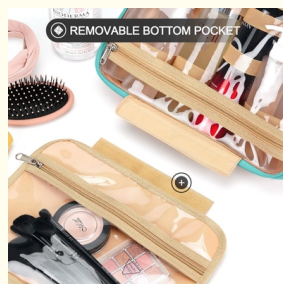

Product Specification

- Product Name: 2024 New Product Medium Waterproof Hanging Makeup Accessories Cosmetic Essentials Dopp Kit Custom Travel Bag
- Front Pocket: Yes
- Closure Type: Zipper
- Handle: Top Handle
- Color: Green Or Customized
- Keyword: Custom Travel Bag
- Size: 11"L X 8.5"H X 4.5"W
- Quality Assurance: Yes
- Material: Polyester Or Customized
- Highlight: **Waterproof Duffel Travel Bag, Hanging Duffel Travel Bag, Cosmetic Duffel Travel Bag**

JEWELRY COMPARTMENT

More Images

Product Description

GREAT ORGANIZER MASTER

This wash bag is designed with 4 toiletry storage compartments and a special jewelry compartment, you can easily put your wash products and jewelry separately to make your journey organized. The size of the fully-loaded state is 11"L x 8.5"H x 4.5"W, Allows you to carry the toiletries for at least a week.

CONSIDERABLE DESIGN

The elastic bands inside the two main compartments can keep the different height bottles fixed and upright. Your comb, toothbrush, razor, and leak-prone makeup can all go in there, even a hair dryer. 360° metal hook gives you a variety of hanging options.

EASY TO USE

When it is open and hanging, all the transparent pockets inside will be lined up in front of you, you can quickly take out the items you need without making a mess inside. The bottom bag is detachable, you can remove it if it's too long for you and use it as a separate bag. The trolley strap on the back can fix on the trolley case, you also can put it in the suitcase to free your hands.